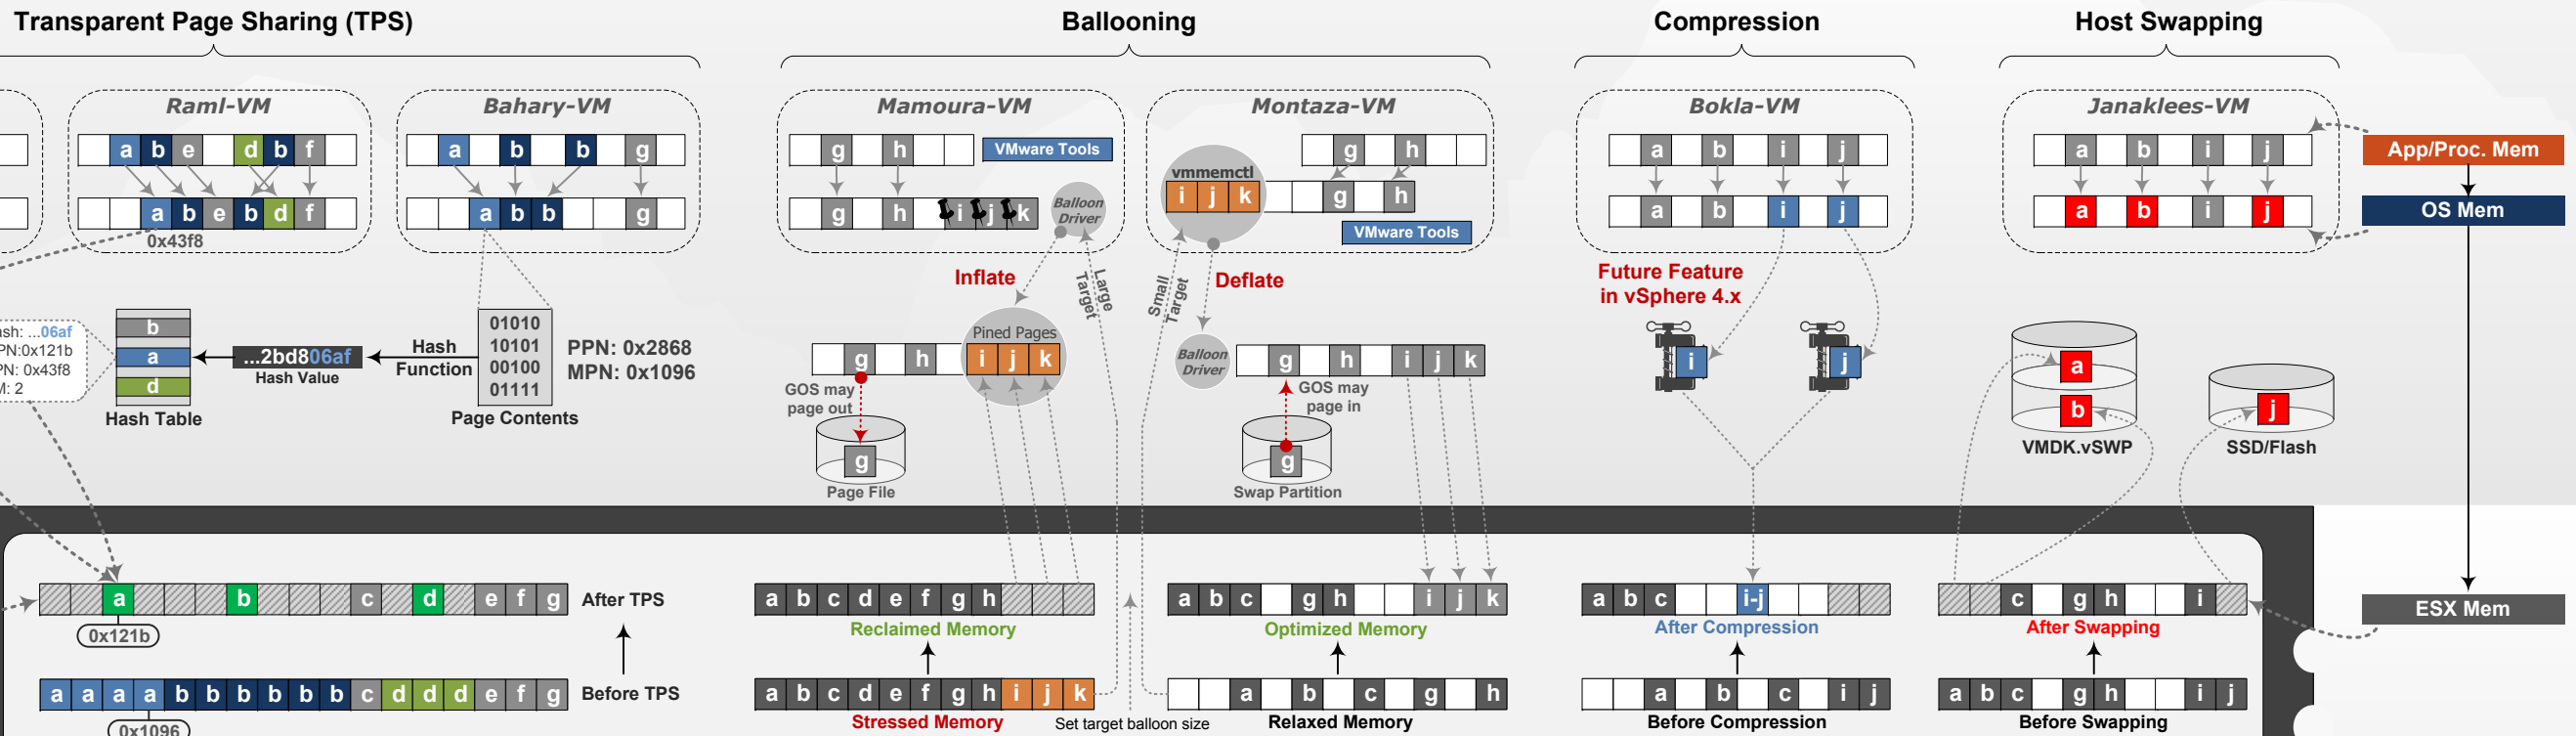

VMs Swapping Activity

VMkernel Swapping Activity

VM Memory Overhead

Memory

Host Memory: 0 MB to 4428 MB

- Consumed: 2.36 GB
- Overhead: 170.00 MB

Guest Memory: 0 MB to 4096 MB

- Private: 2.20 GB
- Shared: 1.55 GB
- Swapped: 0 MB
- Ballooned: 0 MB
- Unaccessed: 257.00 MB
- Active: 696.00 MB

Resource Settings

- Reservation: 0 MB
- Limit: Unlimited
- Configured: 4.00 GB
- Shares: Normal (163840)
- Worst Case Allocation: 3.58 GB
- Overhead Reservation: 332.00 MB

Memory Overhead

None Shared Memory (using TPS)

Unouched Memory by the VM

Used as an input for DRS

MEMORY OVERCOMMITMENT (Most Preferred to Least Preferred)

- ABBREVIATIONS**
- LPN: Logical Page Numbers (App)
 - PPN: Physical Page Numbers (OS)
 - MPN: Machine Page Numbers (HV)
 - VMM: Virtual Machine Monitor (KrnI)
 - EPT: Extended Page Tables (intel)
 - RVI: Rapid Virt. Indexing (AMD)
 - MMU: Memory Management Unit