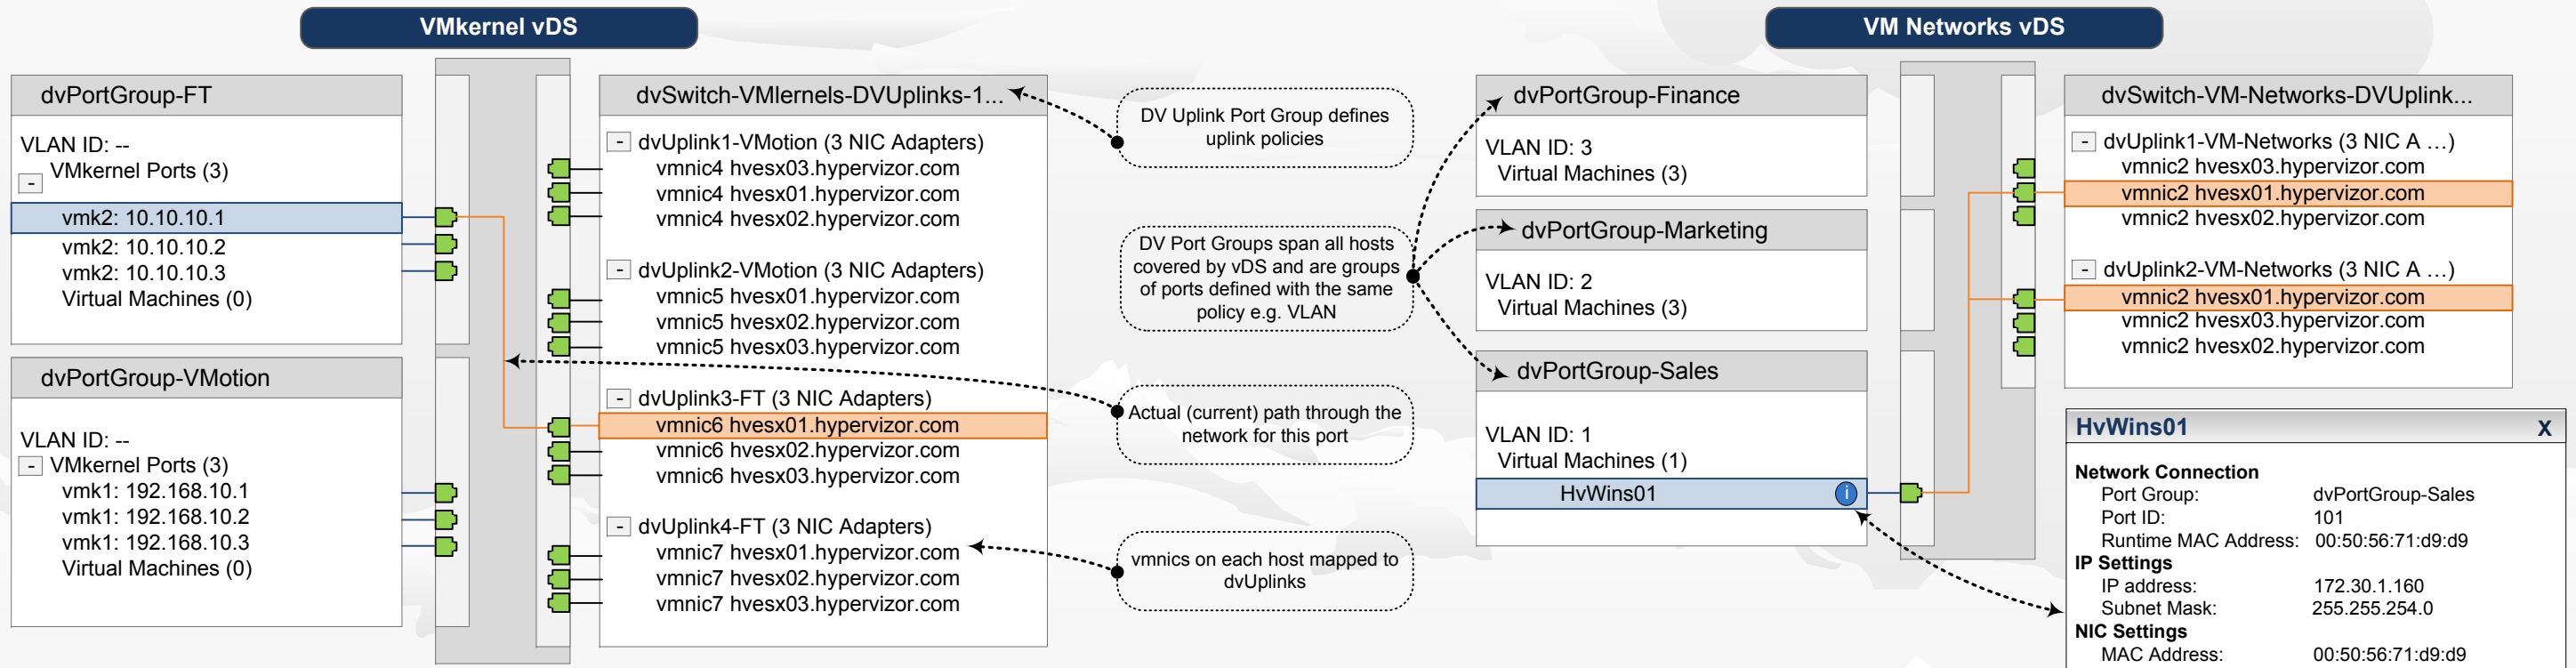

Configuration Panels on vCenter

vCenter Server

Virtual Machines

ESX Hosts

Physical Switches