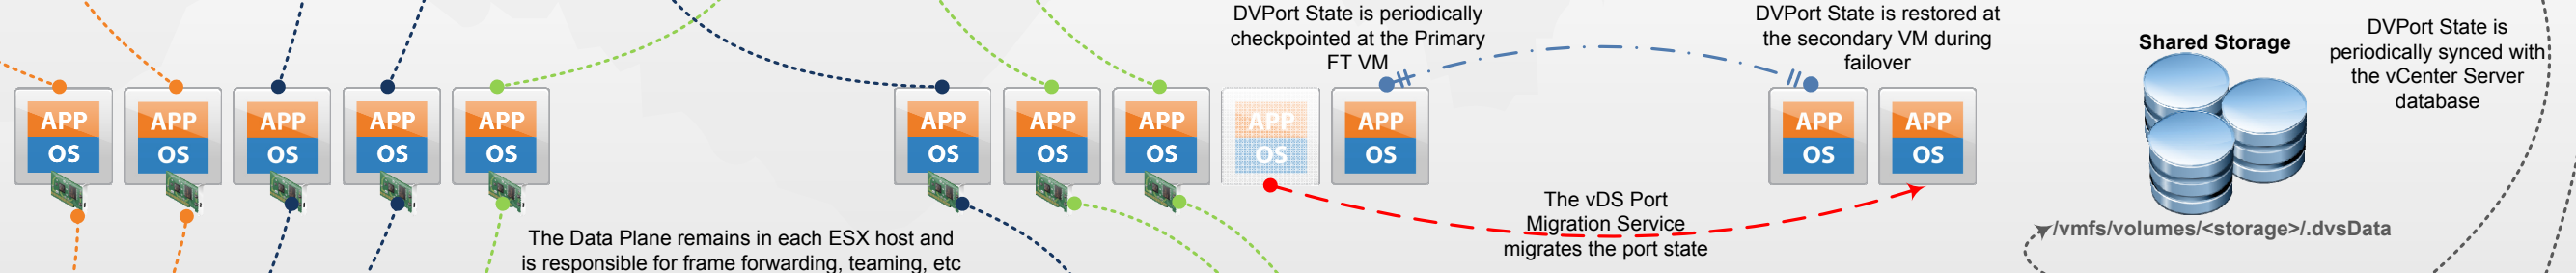

Configuration Panels on vCenter

vCenter Server

Virtual Machines

ESX Hosts

Physical Switches