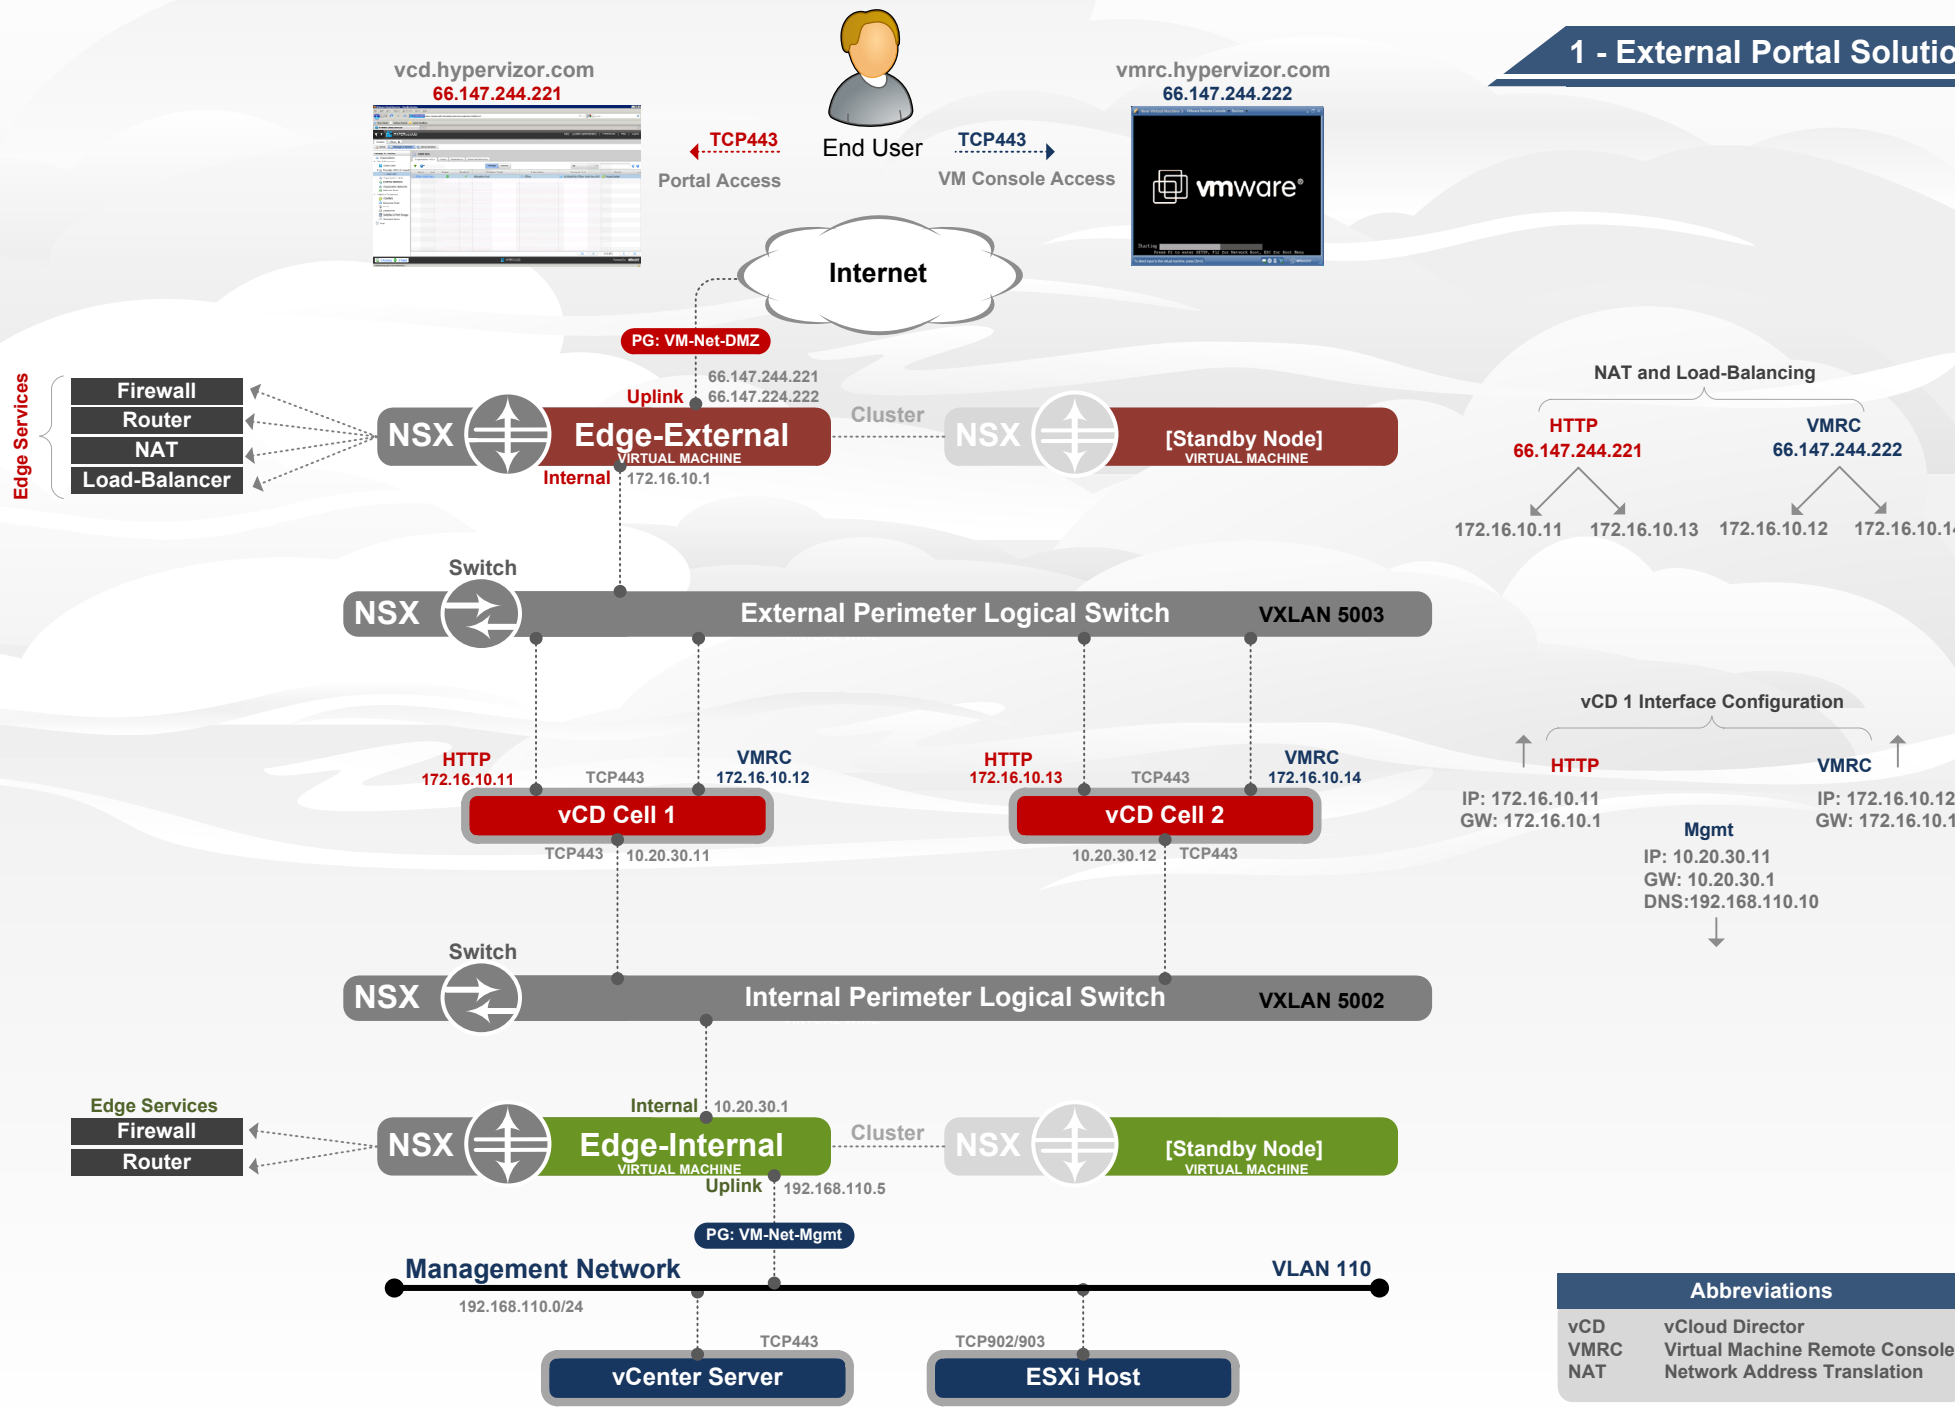

1 - External Portal Solution

End-User

External Perimeter

vCloud Cells

Internal Perimeter

Corp Network

Abbreviations	
vCD	vCloud Director
VMRC	Virtual Machine Remote Console
NAT	Network Address Translation