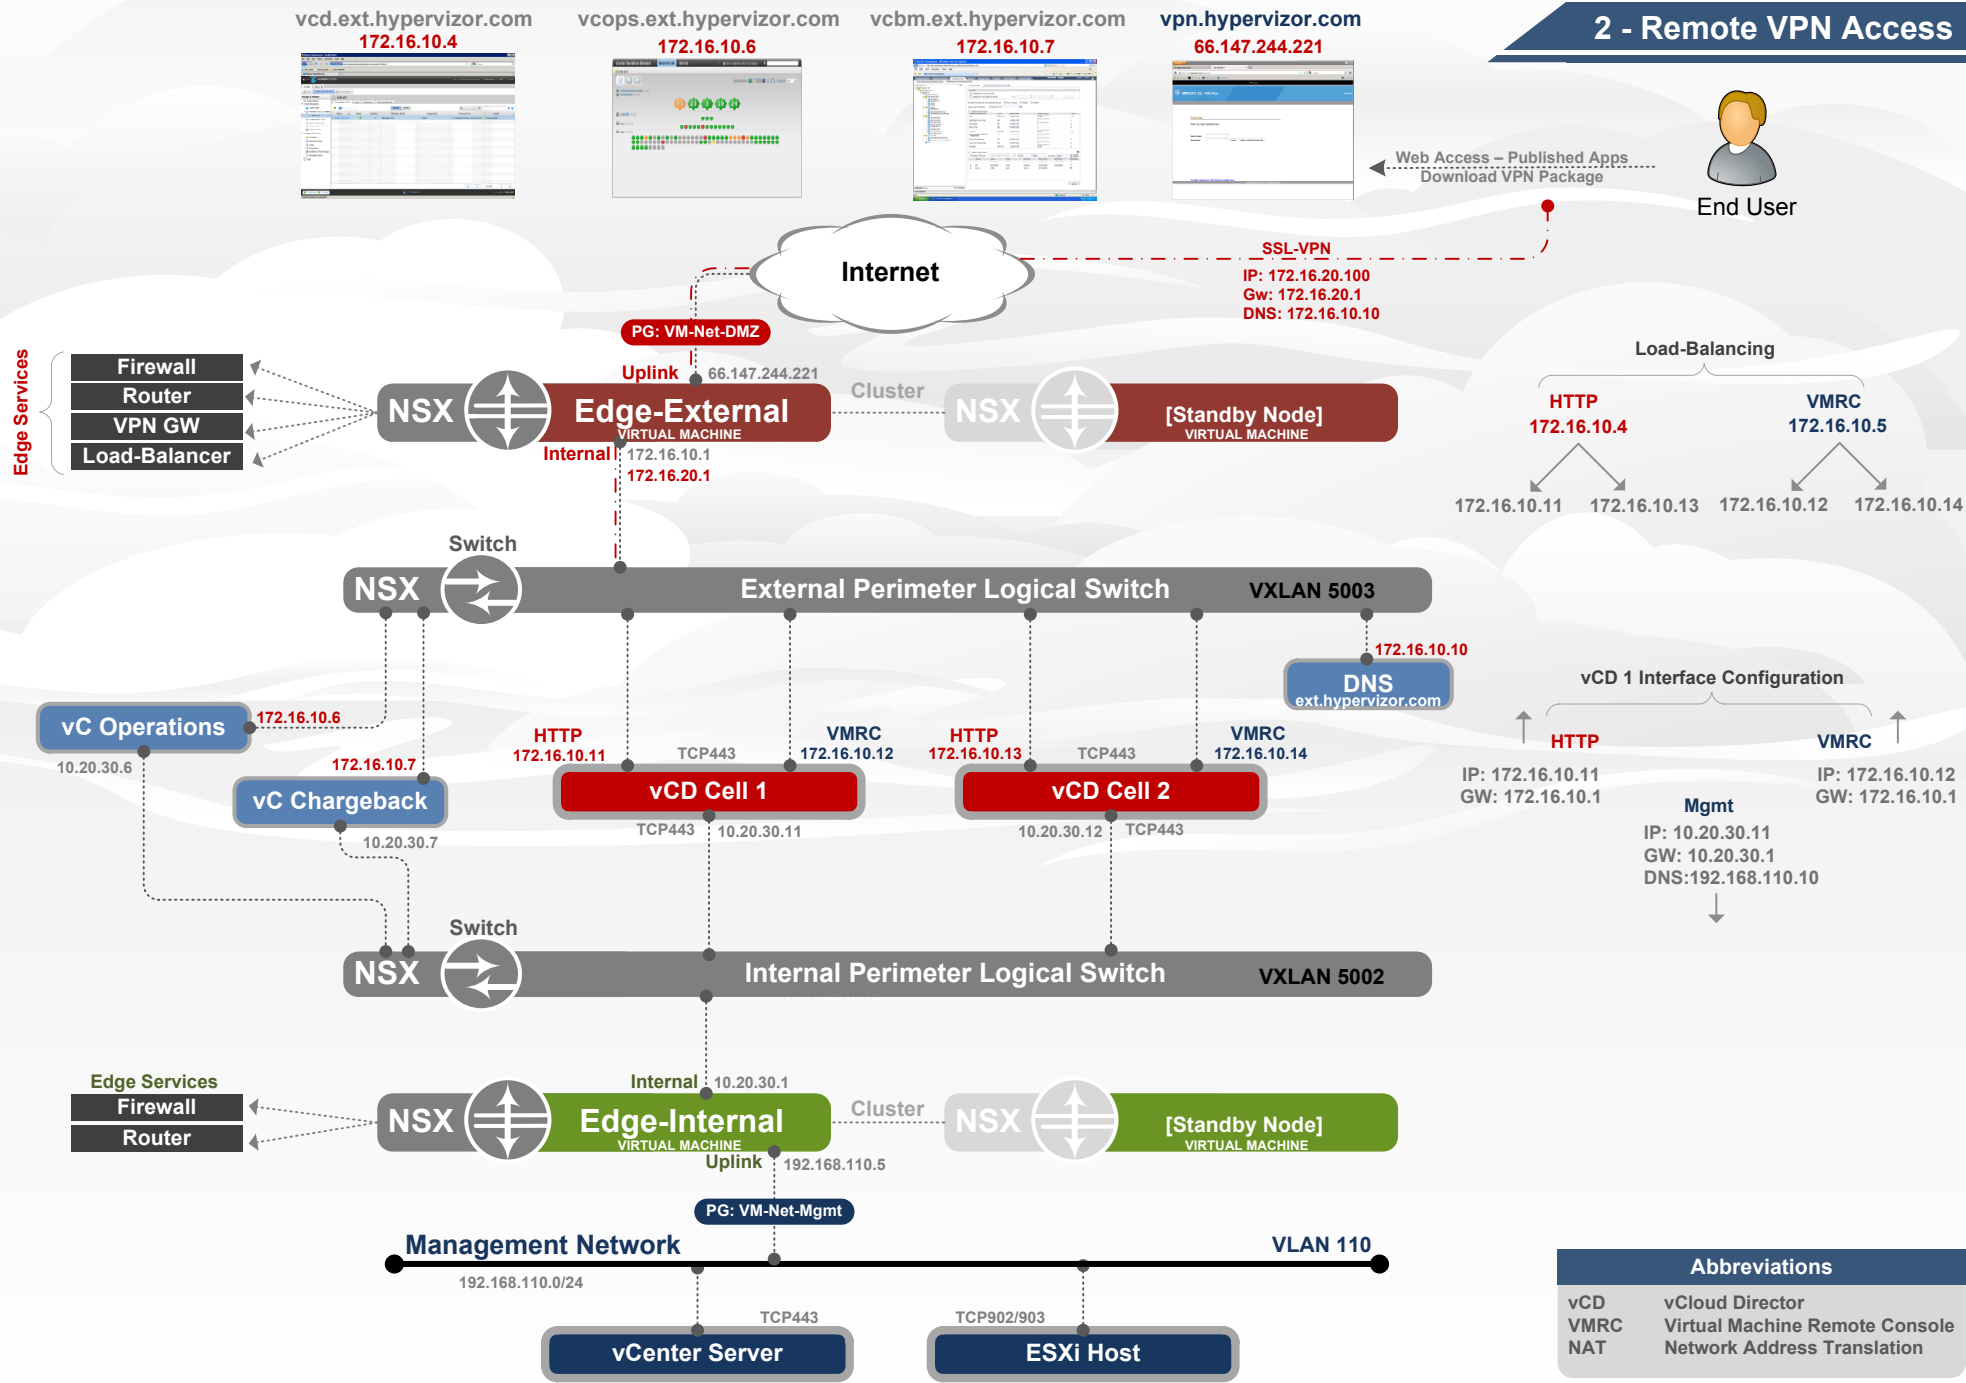

End-User

External Perimeter

Cloud Services

Internal Perimeter

Corp Network

## 2 - Remote VPN Access

Abbreviations	
vCD	vCloud Director
VMRC	Virtual Machine Remote Console
NAT	Network Address Translation